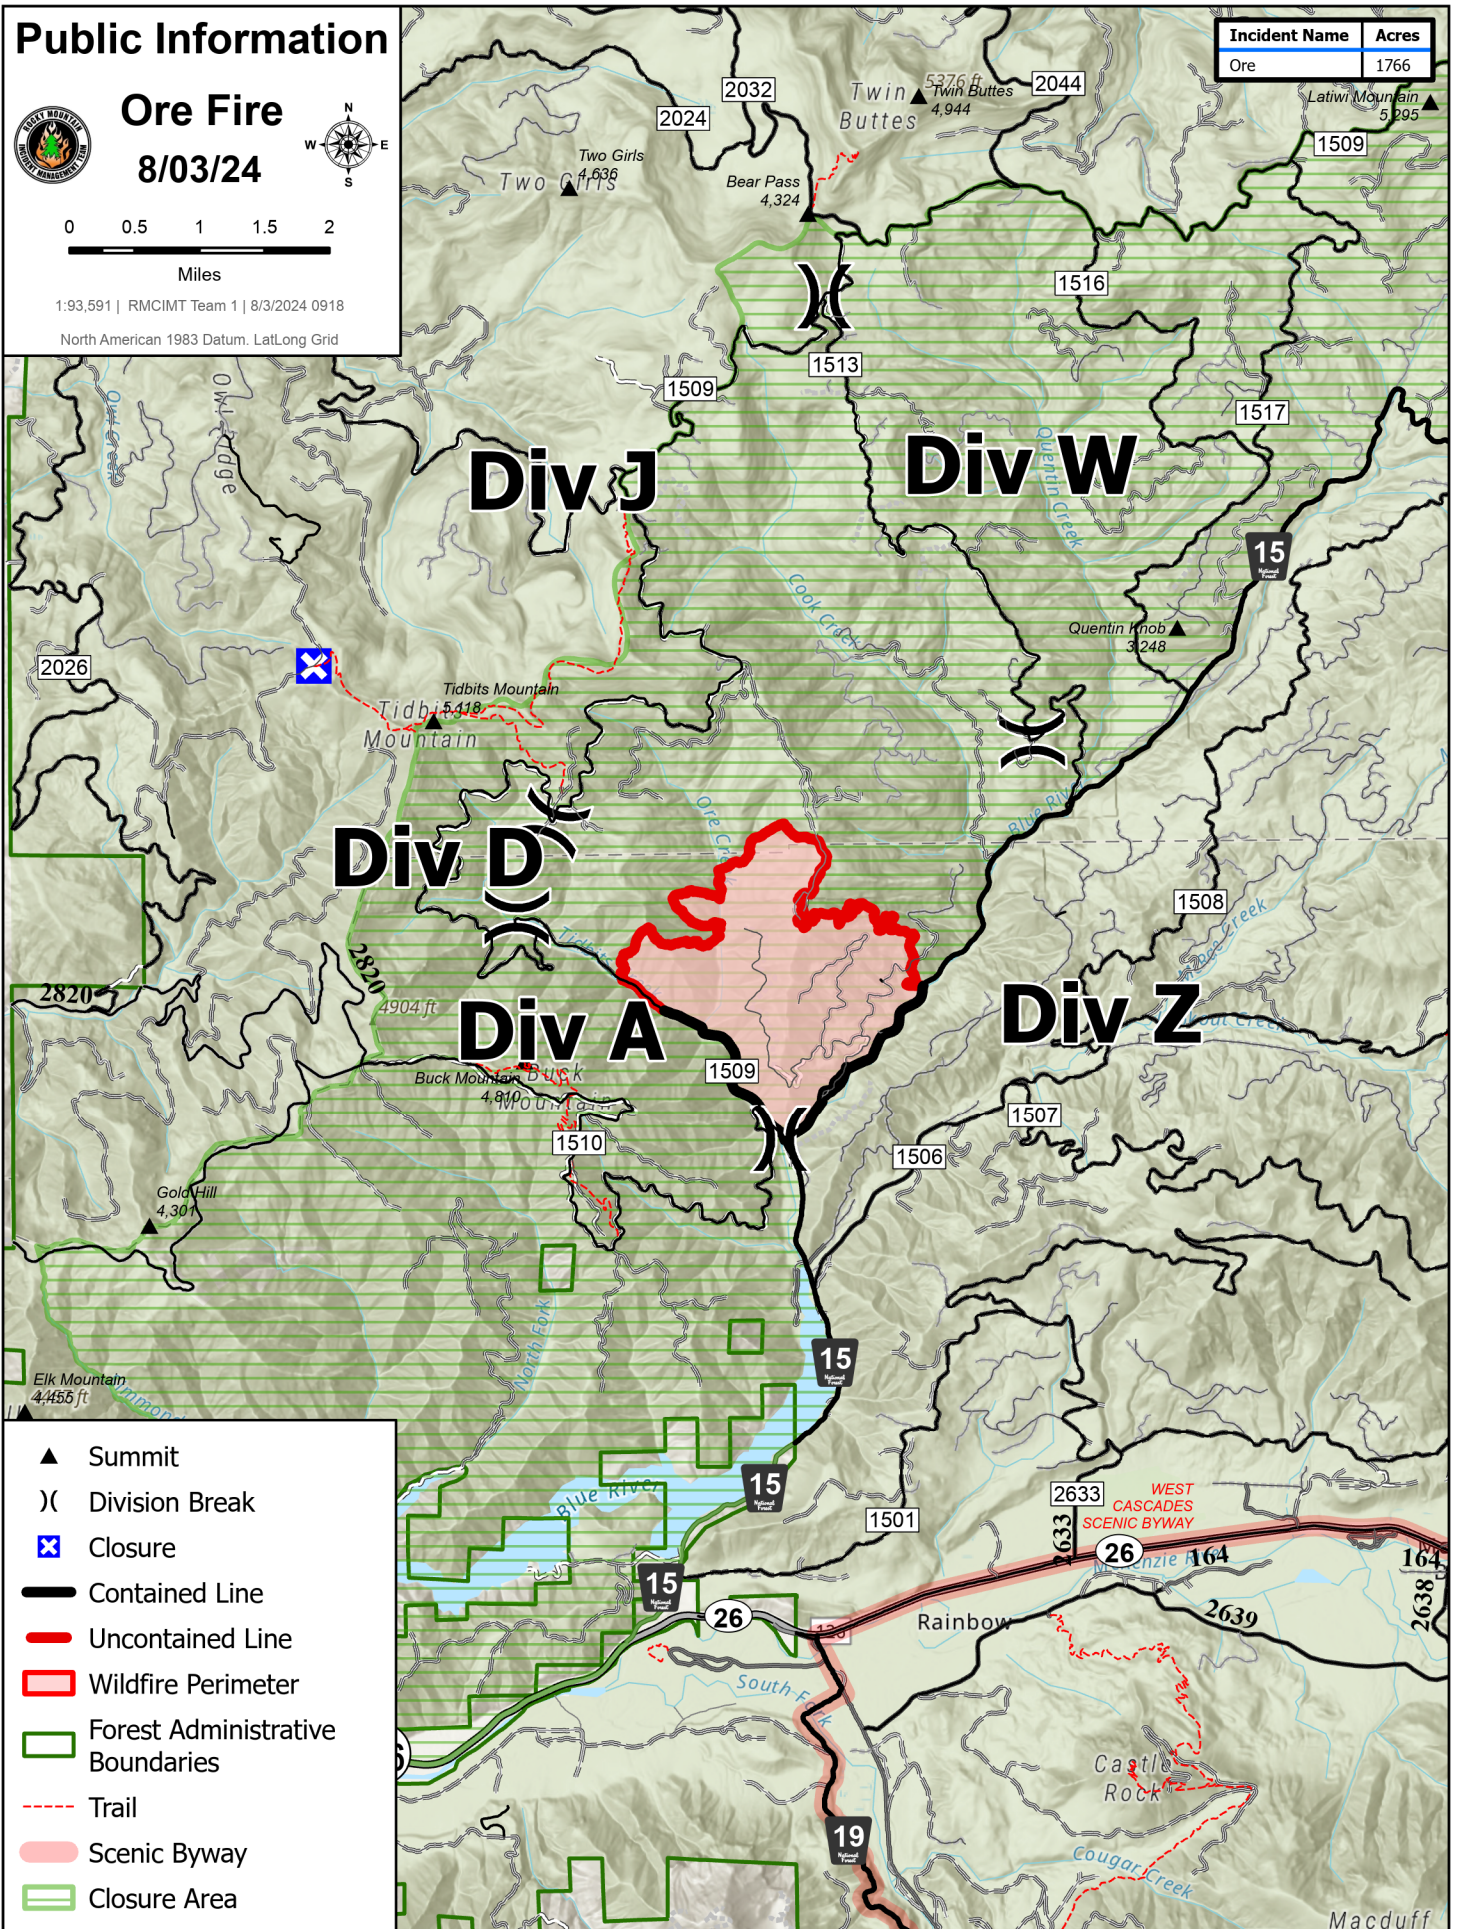

Public Information

Ore Fire
8/03/24

1:93,591 | RMCIMT Team 1 | 8/3/2024 0918
North American 1983 Datum. Lat/Long Grid

Incident Name	Acres
Ore	1766

- ▲ Summit
-) Division Break
- ⊗ Closure
- Contained Line
- - - Uncontained Line
- ▭ Wildfire Perimeter
- ▭ Forest Administrative Boundaries
- - - Trail
- ▭ Scenic Byway
- ▭ Closure Area